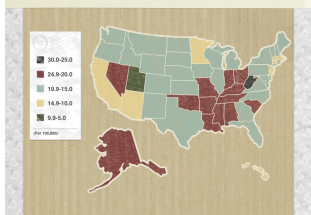

AIR POLLUTION

MAPS BELOW SHOW NATIONAL AVERAGE FORECASTS FOR AIR QUALITY IN YOUR AREA. VISIT [WWW.EPA.GOV](http://www.epa.gov)