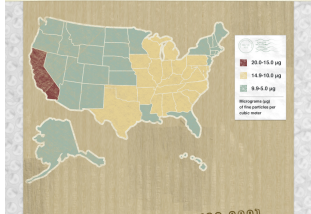

AIR POLLUTION

MAPS BELOW SHOW NATIONAL AVERAGE FORECASTS FOR AIR QUALITY IN YOUR AREA. VISIT [WWW.EPA.GOV](http://www.epa.gov)